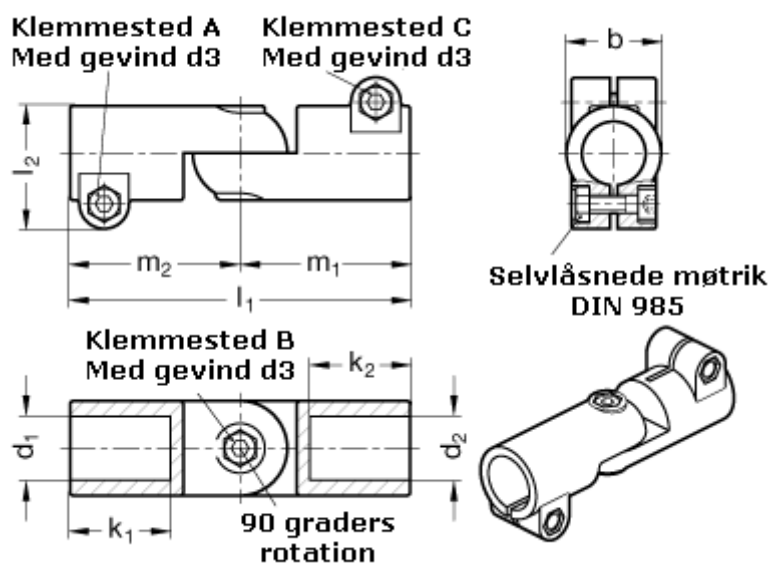

Article number: 20286B42B50S2SW

Description: E+G Swivel clamp connector joint
GN286-B42-B50-S-2-SW

Measures

$b = 65$	$m_1 = 115$
$d_1 = B42$	$m_2 = 115$
$d_2 = B50$	
$d_3 = M10$	
$k_1 = 74.0$	
$k_2 = 74.0$	
$l_1 = 230$	
$l_2 = 77.5$	